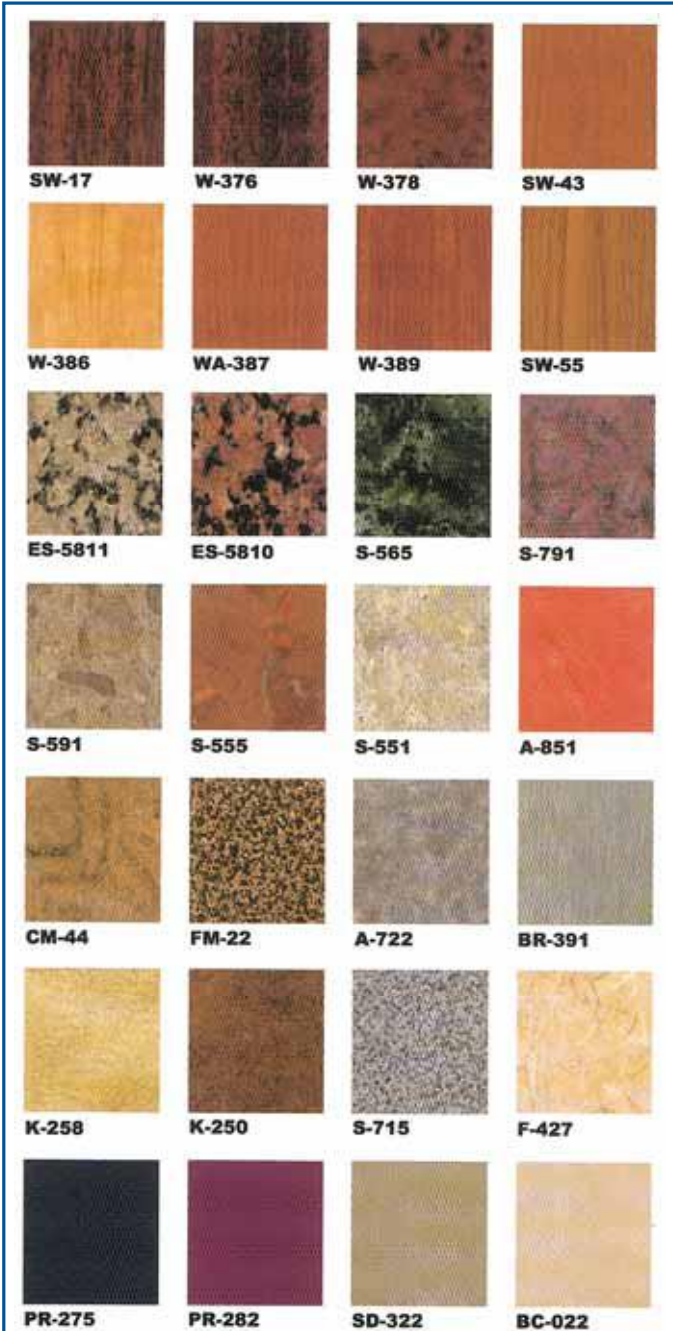

Belbien Vinyl Adhesive-Back Finishes

Finishes for Walls and Ceilings

Many Available Patterns

in Aluminum or Stainless Steel
Visit Our Website www.archart.com

Dunes

Dark Bronze on
Dunes Pattern

Swirl

Fire Orange on
Swirl Pattern

* Coraflon Painted Finishes

* Powder Coated Designs

New Generation of Finishes

PLEASE NOTE: THESE ARE NOT STOCK FINISHES;

PLEASE ALLOW ADDITIONAL LEAD-TIME TO SHIP.

New Generation Finishes are Anodized Color Options

Brushed Brite
Natural

Brushed
Stainless Steel

Satin
Natural

Buffed Satin
Natural

Brushed Brite
White Gold

Brushed Brite
Brass

Brushed Brite
Bronze

Brushed Brite
Brown

Brushed Brite
Pewter

Brushed Brite
Black

Brushed Brite
Copper

Buffed Satin
White Gold

Buffed Satin
Brass

Buffed Satin
Bronze

Buffed Satin
Brown

Buffed Satin
Pewter